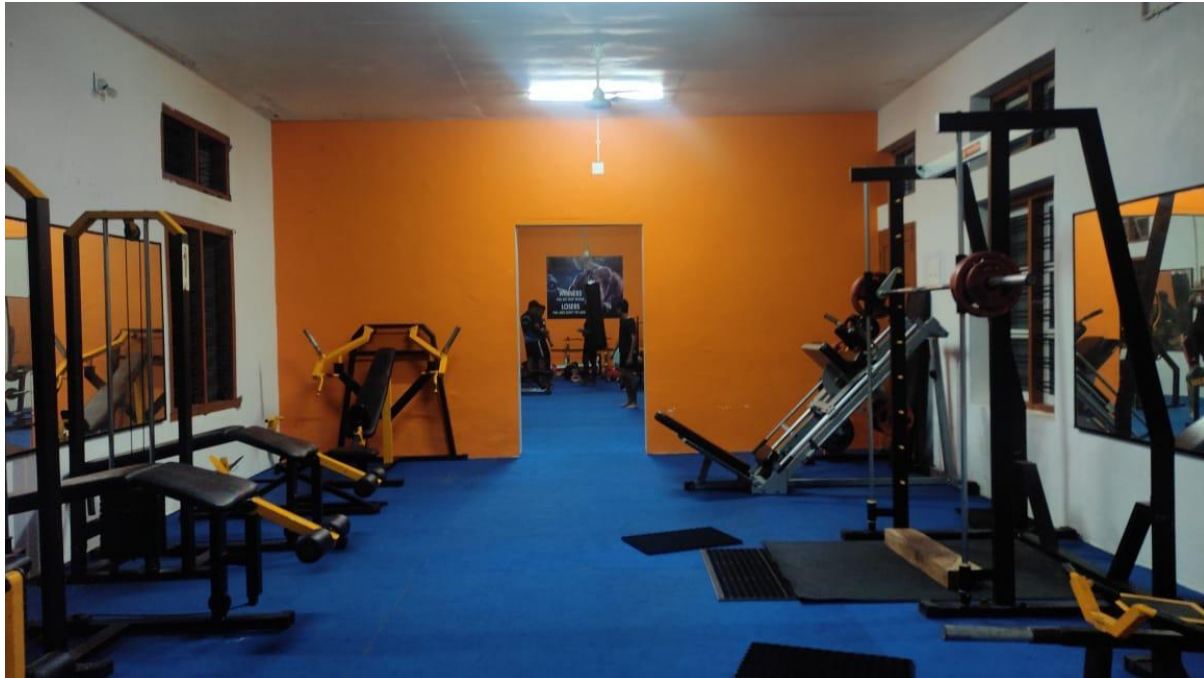

ST. JOSEPH'S COLLEGE

MOOLAMATTOM

ARAKULAM P.O- 685591
IDUKKI, KERALA
stjosephscollegemoolamattom.ac.in

GYM FACILITY